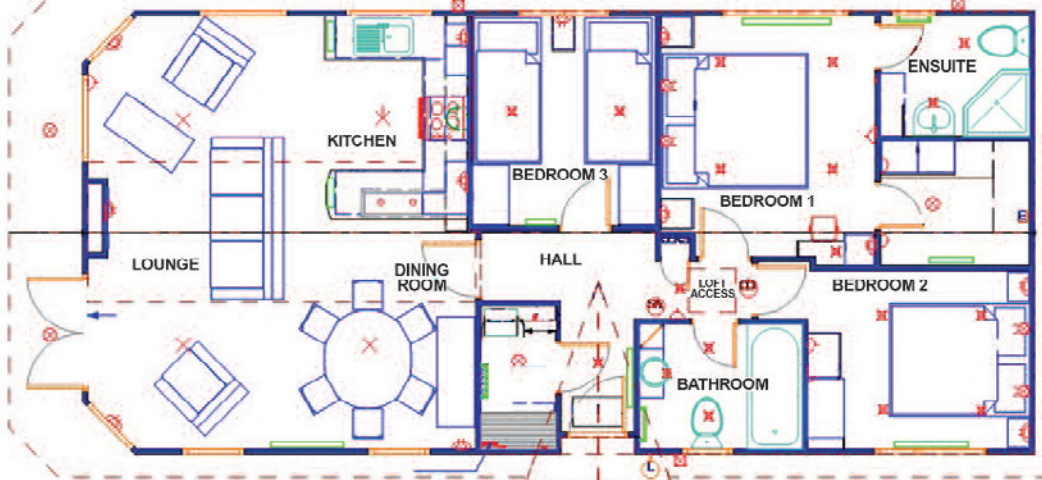

RUDDING

HOLIDAY PARK

Muirfield

Name: Muirfield on Repton Green

Size: 42'6" x 22'

Bedrooms: Three

Facilities: Fully furnished, large fitted kitchen and open plan dining area. Large lounge with patio doors giving access to the decked verandah with wooden furniture and hot tub. Double glazed windows, central heating throughout, master bedroom with ensuite shower room and walk in wardrobe, two further bedrooms with access to house bathroom. Outside barrel sauna. Patio heater and gas BBQ available on request.