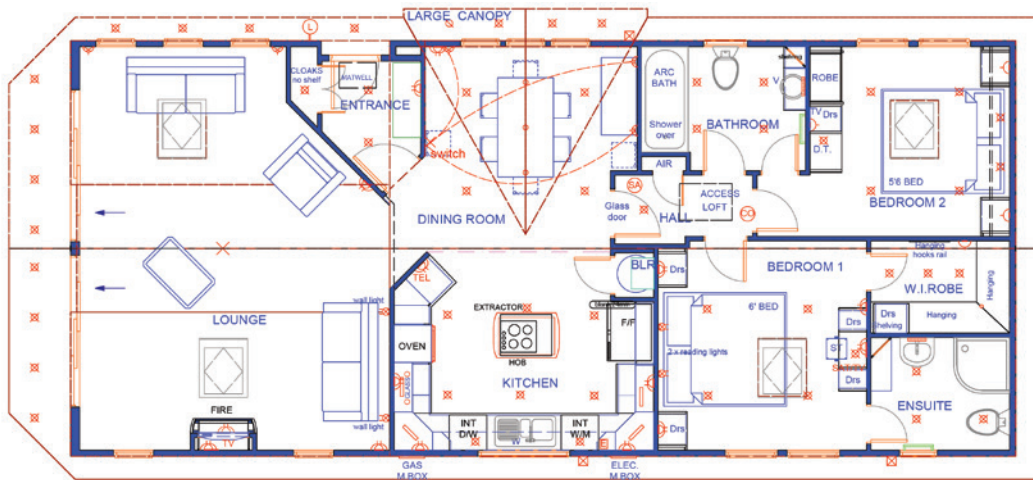

RUDDING

HOLIDAY PARK

Bayhill

Name: Bayhill on Repton Green
Model: Lissett Savannah
Size: 50' x 22'
Year: 2007
Bedrooms: Two

Facilities: Fully furnished, large fitted kitchen and open plan dining area. Large lounge with bi-folding patio doors giving access to the large decked verandah. Double glazed windows, central heating throughout, master bedroom with ensuite shower room and walk in wardrobe, further bedroom with fitted wardrobe, house bathroom with shower over bath.