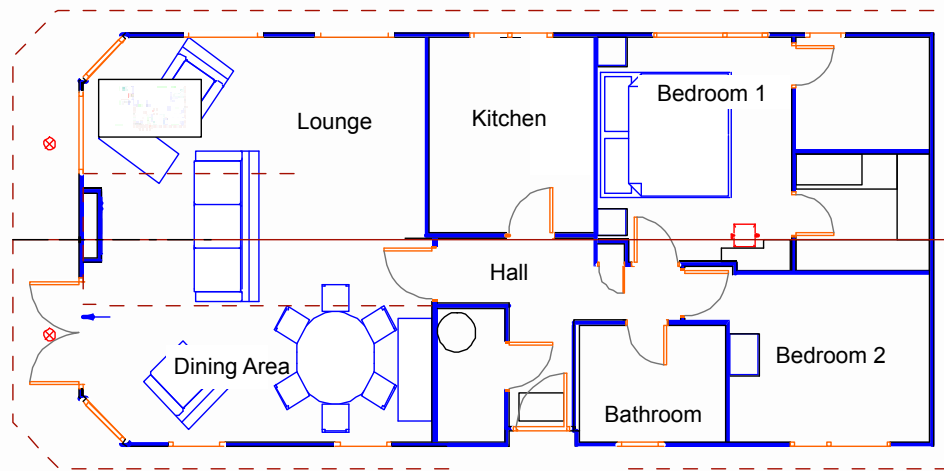

RUDDING

HOLIDAY PARK

Pinehurst

Name: Pinehurst on Repton Green

Model: Lissett Utopia

Size: 42.6' x 20'

Year: 2006

Bedrooms: Two

Facilities: Fully furnished, large lounge with patio doors giving access to the large decked verandah. Double glazed windows, master bedroom with ensuite shower room and walk in wardrobe.

To arrange a viewing
call Toni Fernandes,
Holiday Park Manager
on 07900 901434